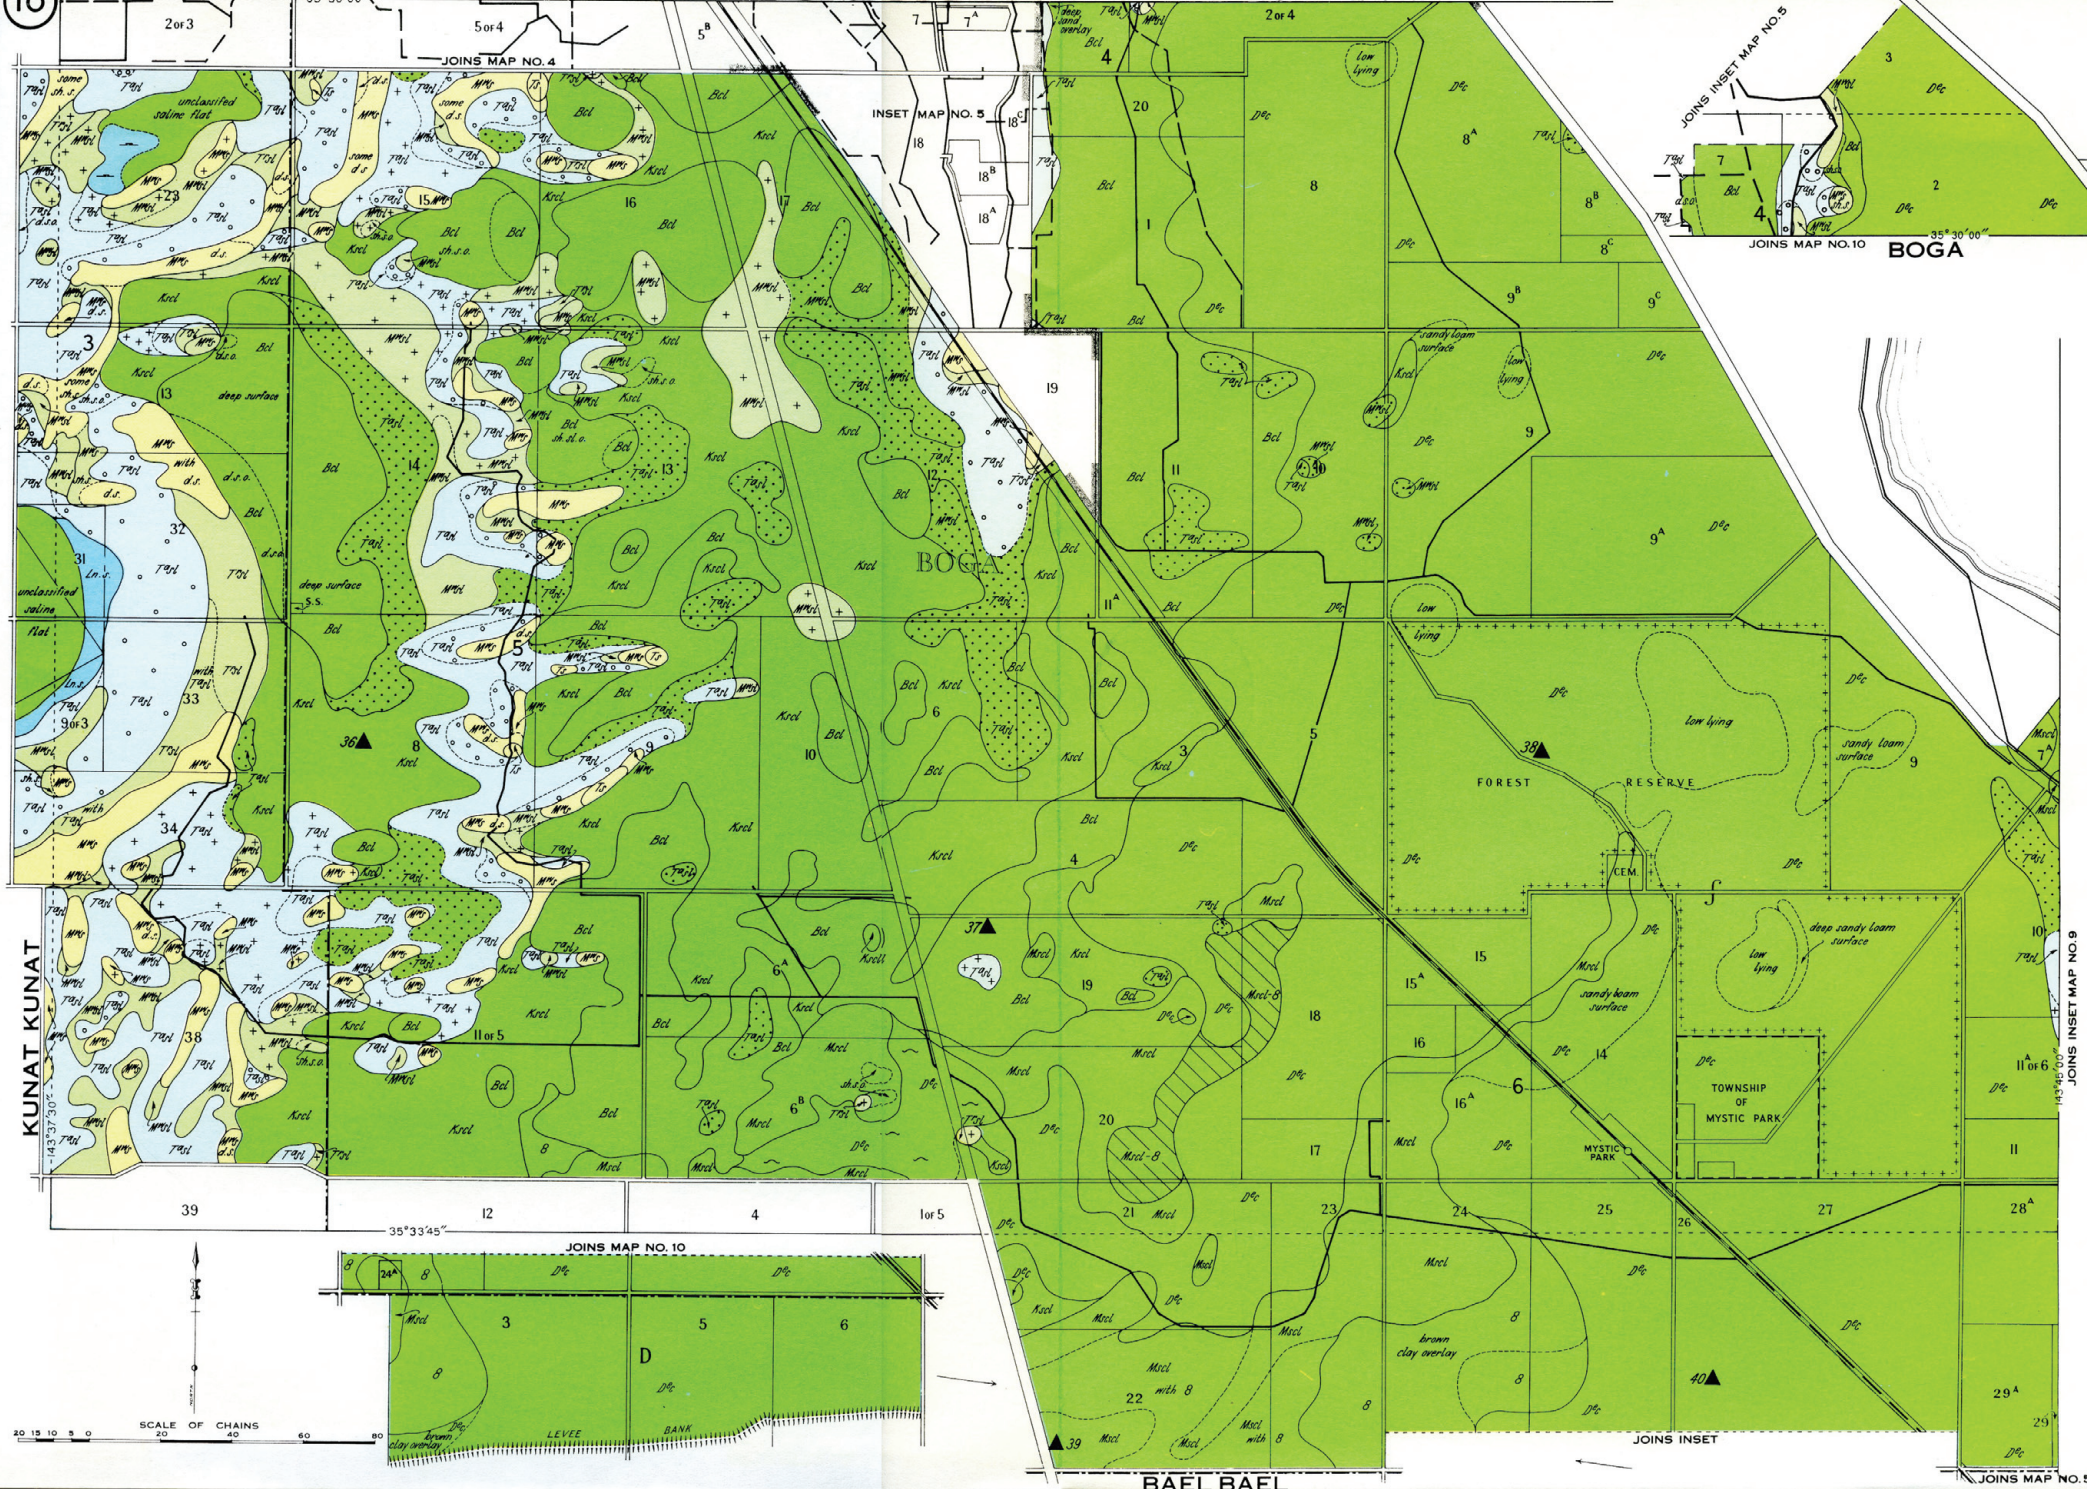

MYSTIC PARK IRRIGATION AREA MAP NO.10

JOINS INSET

10

KUNAT KUNAT

BOGA

FOREST RESERVE

TOWNSHIP OF MYSTIC PARK

BAEL BAEL

JOINS INSET MAP NO. 5

JOINS MAP NO. 10